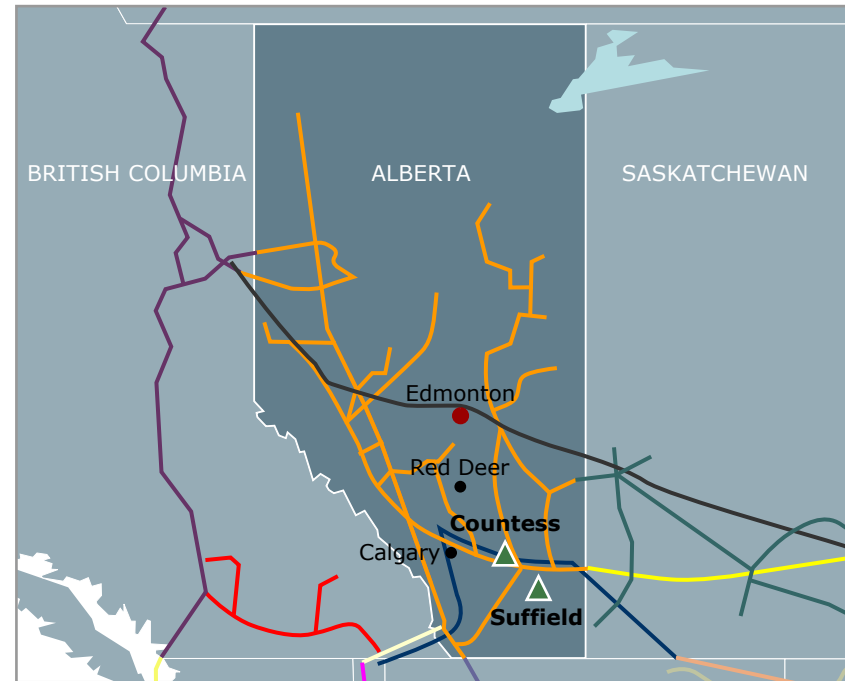

AECO Hub™

The AECO Hub is comprised of two storage facilities that are operated in an integrated fashion to provide a highly reliable “AECO” storage service to our customers.

Suffield (Southern Alberta)
Countess (Southern Alberta)

Map Legend:

- | | |
|-------------------------------------------------------------------------------------------------------------|-------------------------------------------------------------------------------------------------|
|  AECO Hub™ Gas Storage |  B.C. Gas |
|  Nova |  Westcoast |
|  TransCanada |  TransGas |
|  Foothills |  Alliance |